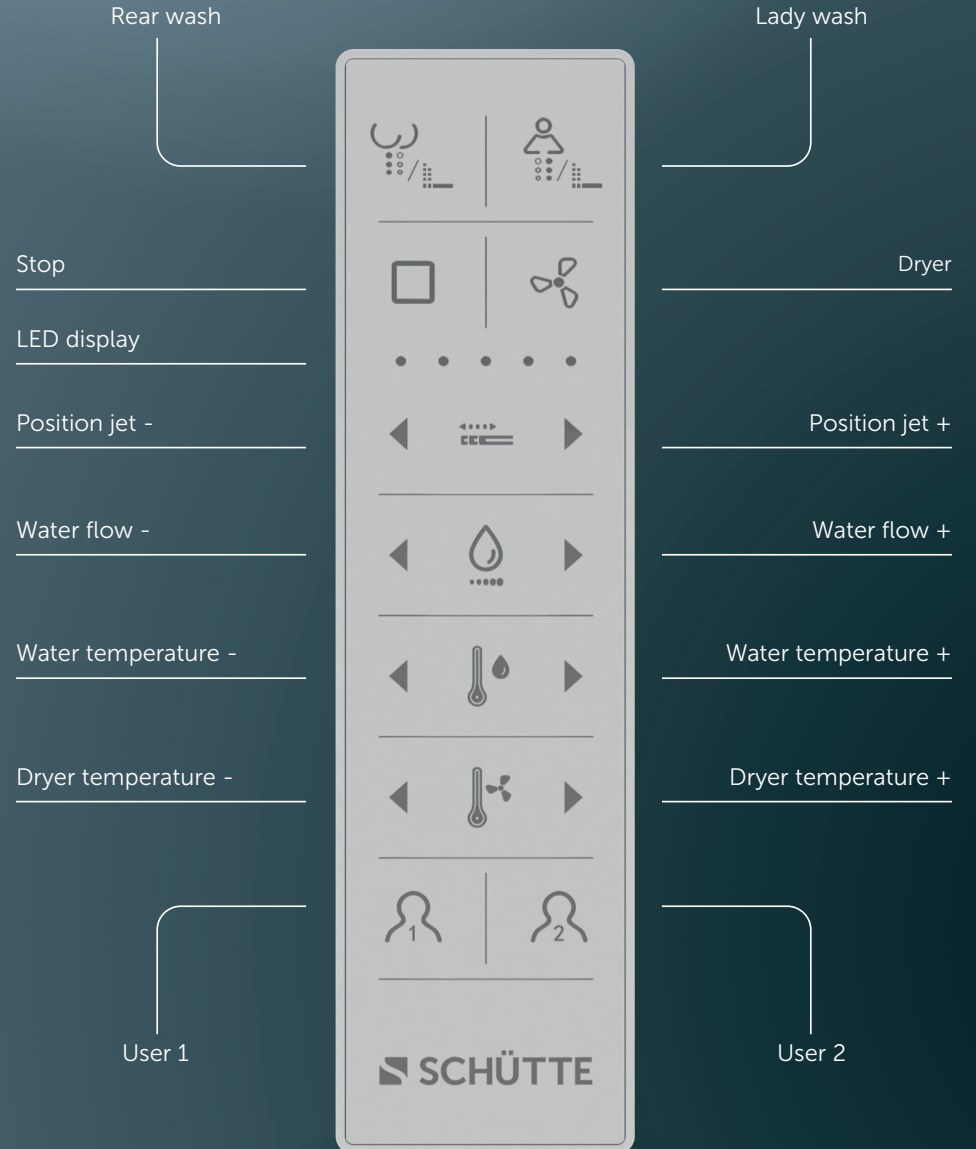

YOUR BENEFITS

YOUR PERSONAL SPA OASIS

With instant hot water, individually adjustable water flow and an oscillating spray, the **CESARI PREMIUM** offers an unrivalled cleaning experience. For added safety and convenience in the dark, there is an orientation light/night light.

INTELLIGENT TECHNOLOGY FOR YOUR HOME

The **CESARI PREMIUM** impresses with sophisticated functions such as the odour extraction system with activated charcoal filter and the self-cleaning shower arm. In addition to the remote control, the user-friendly side panel allows you to set basic functions manually. The removable soft-close toilet seat allows easy cleaning and prevents noisy closing.

SUSTAINABILITY AND HYGIENE IN PERFECTION

A washlet significantly reduces toilet paper consumption – according to Statista, this amounts to an average of 30 kg per person per year in the EU. The rimless flush and the dirt-resistant ceramics make cleaning easier and also save on cleaning agents.