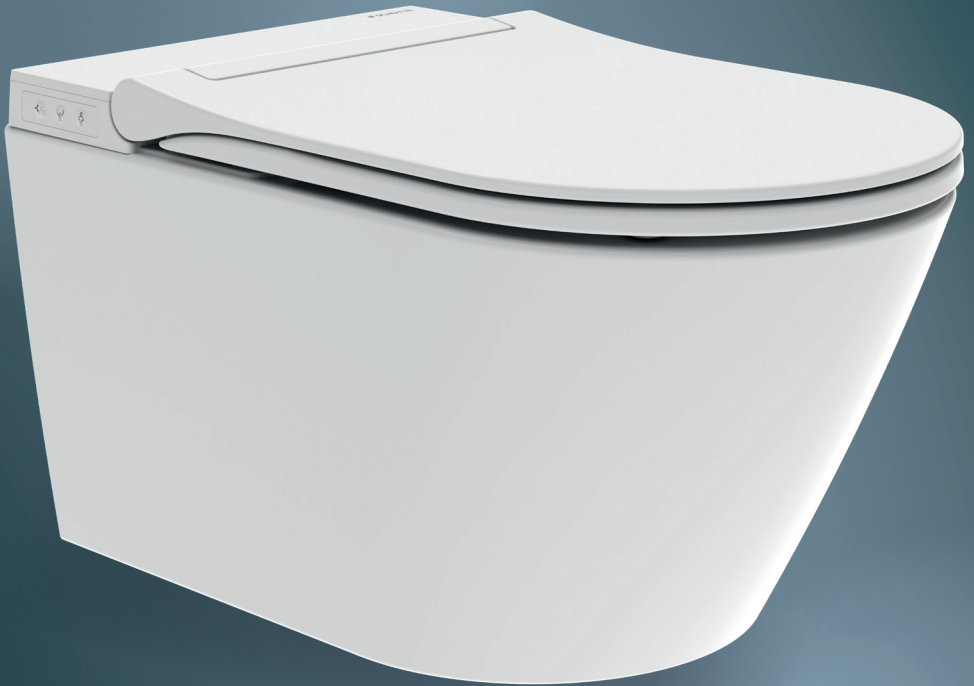

 **SCHÜTTE**
CESARI PREMIUM

Shower WC

YOUR BENEFITS

YOUR PERSONAL SPA OASIS

With instant hot water, individually adjustable water flow and an oscillating spray, the **CESARI PREMIUM** offers an unrivalled cleaning experience. For added safety and convenience in the dark, there is an orientation light/night light.

INTELLIGENT TECHNOLOGY FOR YOUR HOME

The **CESARI PREMIUM** impresses with sophisticated functions such as the odour extraction system with activated charcoal filter and the self-cleaning shower arm. In addition to the remote control, the user-friendly side panel allows you to set basic functions manually. The removable soft-close toilet seat allows easy cleaning and prevents noisy closing.

DESIGN & COMFORT

The elegant, rimless design of the **CESARI PREMIUM** combines aesthetics and hygiene at the highest level. The smooth ceramic surface not only looks good, it also makes cleaning easier and prevents dirt build-up.

With its clean lines and minimalist shape, this washlet blends seamlessly into any modern bathroom – a real eye-catcher for your spa oasis.

Art. 93100, White

THE FUNCTIONS

Comfort at the push of a button – and by remote control