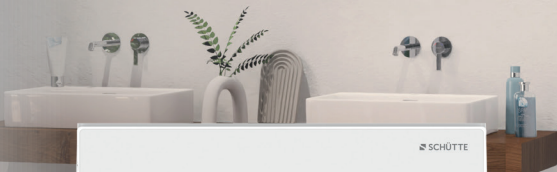

 **SCHÜTTE**
CESARI PREMIUM

Shower WC

YOUR BENEFITS

YOUR PERSONAL SPA OASIS

With instant hot water, individually adjustable water flow and an oscillating spray, the **CESARI PREMIUM** offers an unrivalled cleaning experience. For added safety and convenience in the dark, there is an orientation light/night light.

INTELLIGENT TECHNOLOGY FOR YOUR HOME

The **CESARI PREMIUM** impresses with sophisticated functions such as the odour extraction system with activated charcoal filter and the self-cleaning shower arm. In addition to the remote control, the user-friendly side panel allows you to set basic functions manually. The removable soft-close toilet seat allows easy cleaning and prevents noisy closing.

DESIGN & COMFORT

The elegant, rimless design of the **CESARI PREMIUM** combines aesthetics and hygiene at the highest level. The smooth ceramic surface not only looks good, it also makes cleaning easier and prevents dirt build-up.

With its clean lines and minimalist shape, this washlet blends seamlessly into any modern bathroom – a real eye-catcher for your spa oasis.

Art. 93100, White

THE FUNCTIONS

Comfort at the push of a button – and by remote control