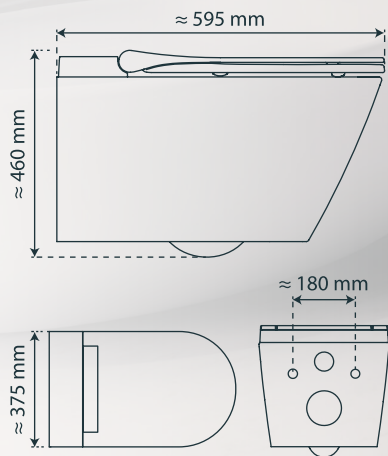

DESIGN & COMFORT

The elegant, rimless design of the **CESARI PREMIUM** combines aesthetics and hygiene at the highest level. The smooth ceramic surface not only looks good, it also makes cleaning easier and prevents dirt build-up.

With its clean lines and minimalist shape, this washlet blends seamlessly into any modern bathroom – a real eye-catcher for your spa oasis.

Art. 93100, White

THE FUNCTIONS

Comfort at the push of a button – and by remote control

The supplied remote control gives you convenient and intuitive control of all your washlet functions. Water temperature, spray intensity or drying – all customisable!

2 user profiles – tailor-made hygiene

Everyone has different needs: save up to two user profiles to recall your personal settings such as temperature, spray intensity and more.

Lady and rear wash – gentle and thorough

For maximum hygiene, the specially designed lady wash provides gentle cleansing, while the rear wash, with its individually adjustable temperature and spray intensity, ensures a perfect feeling of freshness.

Warm dryer – for gentle drying

The integrated warm dryer offers pleasant comfort after cleaning. The temperature and intensity can be individually set – for a complete feel-good experience.

Night light – orientation in the dark

The adjustable integrated night light provides discreet lighting in the dark hours. It offers you safety and comfort without lighting up the entire bathroom – ideal for night-time visits.