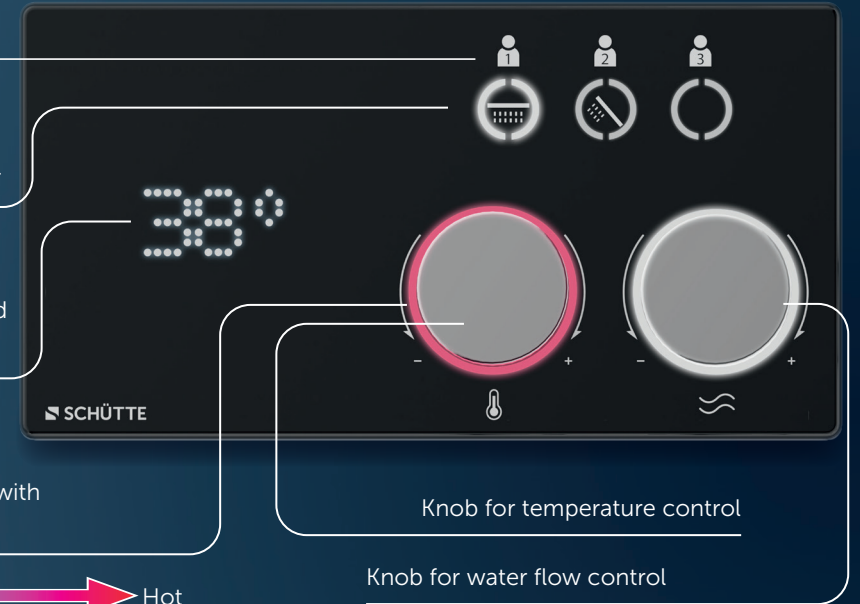

# SMART HOME FOR YOUR SHOWER

With the **AQUADOT** you can experience the latest in digital control technology at its best. Designed for people who appreciate functionality, comfort and reliability, this shower system offers precise control of temperature and water flow – for a personalised shower experience that leaves nothing to be desired.

**AQUADOT** is for those who value technology and aesthetics, who want a product that understands their needs, and who want to turn a simple shower into a perfect experience. The **AQUADOT** sets new standards – for your bathroom, and the demands you place on it.

Touch-buttons with 3 user profiles

Change from over-head to hand shower

Digital water flow and temperature display

LED colour gradient with temperature display

Cold  Hot

Knob for temperature control

Knob for water flow control