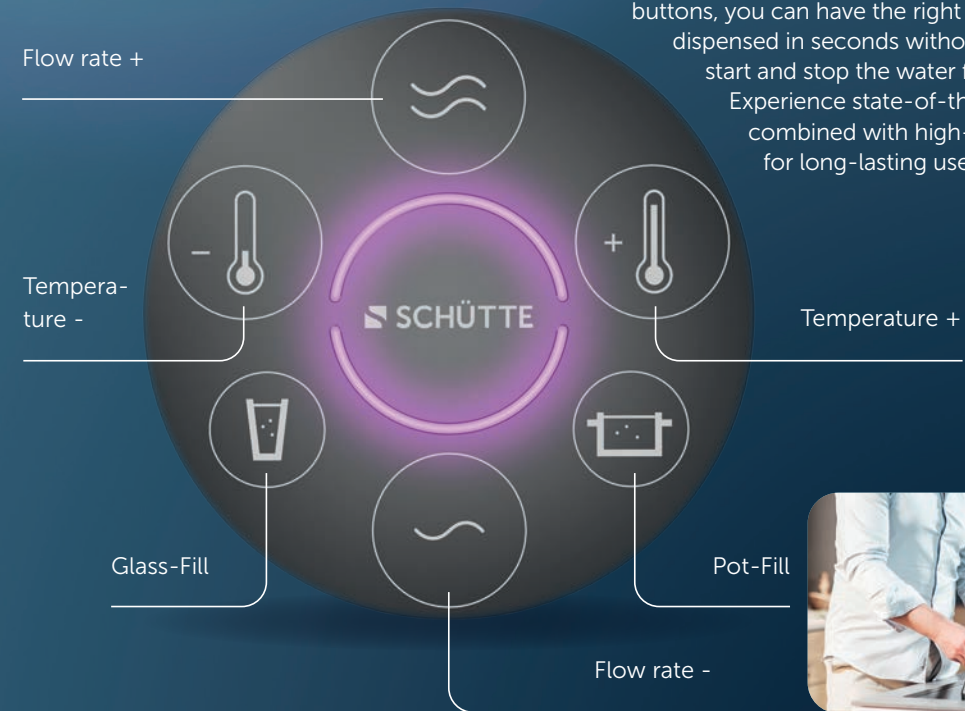

AQUADOT

The kitchen mixer that can do more – innovative technology, convenience, efficiency and style make this mixer an absolute highlight in your kitchen.

No matter where, the **DOT** is always within reach – it is the digital control for the tap. With the quick selection buttons, you can have the right amount of water dispensed in seconds without having to start and stop the water flow manually.

Experience state-of-the-art technology combined with high-quality materials for long-lasting use in your kitchen.